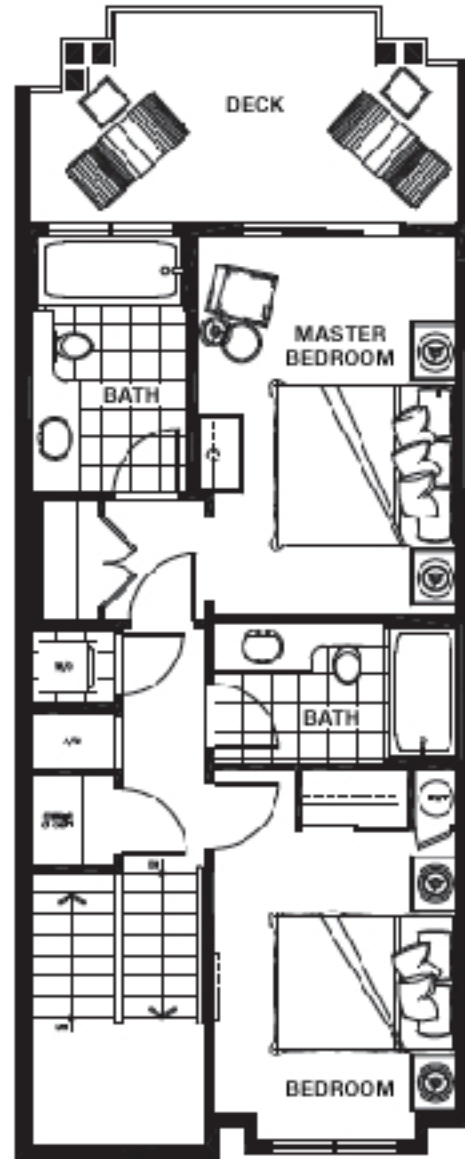

2 BDR Beachfront Residence
Approx 1208 sq ft

↑ LAKESIDE

GROUND LEVEL

UPPER LEVEL