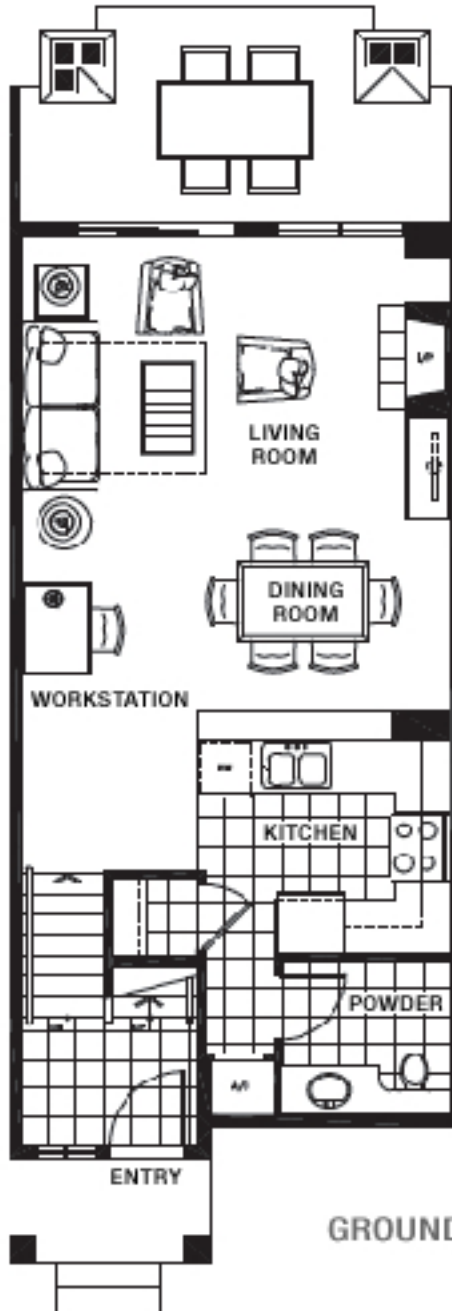

2 BDR Beachfront Residence
Approx 1208 sq ft

↑ LAKESIDE

GROUND LEVEL

UPPER LEVEL